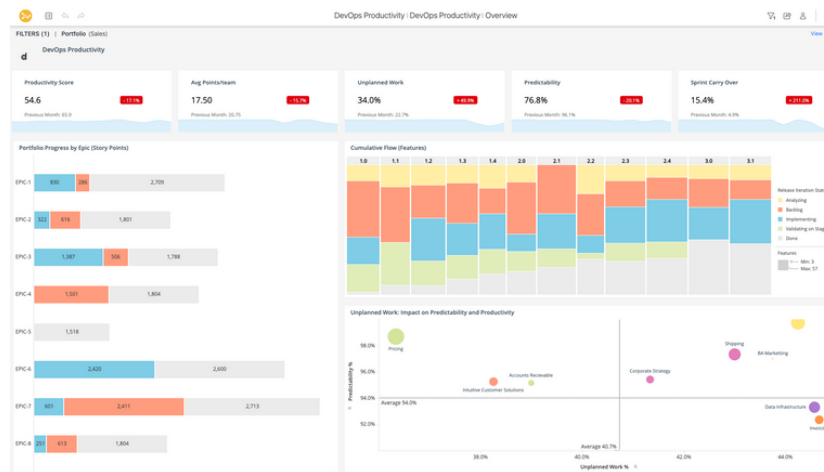

# Digital.ai Intelligence – Plan & Create Lens

Identify application development bottlenecks, optimize cycle time, and deliver value.

The Plan & Create Lens is an enterprise-grade, cloud analytics product that provides pre-configured dashboards with hundreds of curated data-driven insights from product portfolios, program increments and sprints, and resource distribution. It helps you prioritize strategic portfolios, identify possible risks of application delivery delays and increase teams' efficiency, so you can focus on what is critical to delivering value.

Unlike other dashboards products, Digital.ai Plan and Create Lens include out-of-the-box integration connectors with various vendor products<sup>1</sup> and allow you to plug any additional data into the platform anytime.

## Plan & Create Analytics Lens

Manage your product portfolio, spot application development risks early on, and effectively coordinate execution with a unified view across the product portfolio and application delivery.

## Digital.ai Plan & Create Lens Key Metrics

Plan & Create lens correlates data from nearly all best-of-breed enterprise planning solutions, including product portfolio management (Clarity PPM, Micro Focus PPM, Planview), agile planning and work management tracking tools (Digital.ai Agility, Atlassian Jira Software, Azure DevOps, Smartsheet), and many others. Sample analysis that can be performed with this lens include: